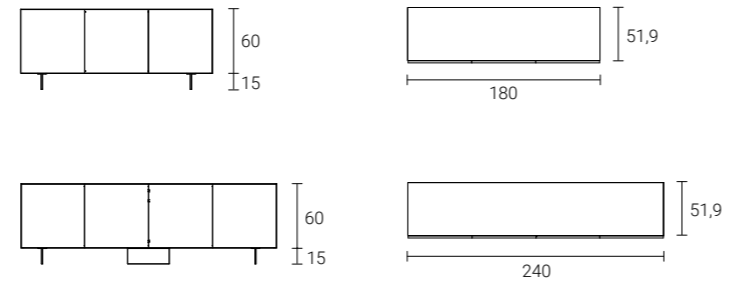

VETRO DOGATO

Anta vetro dogato (sp.2,2 cm).
Contenitore realizzato in folding
in finitura decorativo Grigio Ferro.

Slat glass door (2.2 cm thick).
Folding container in Iron Grey
decorative melamine finish.

Madia Sideboard con anta vetro
dogato verticale Verde Ottanio
SCAV 570_V, L.180 cm.