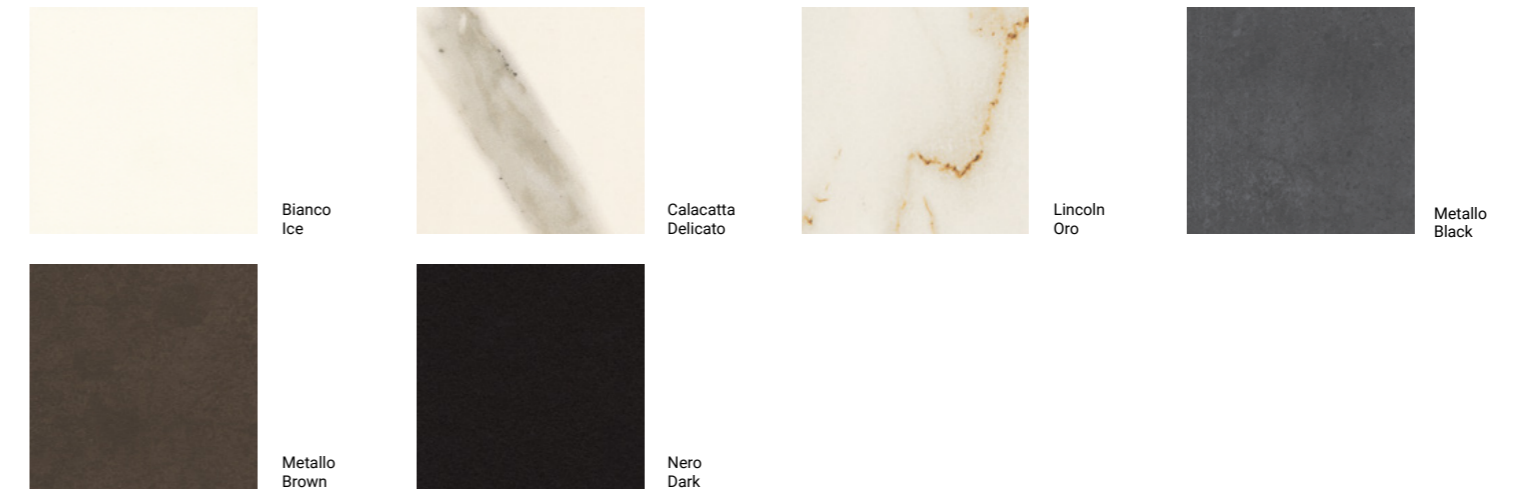

FINITURA NATURALE . NATURAL FINISH