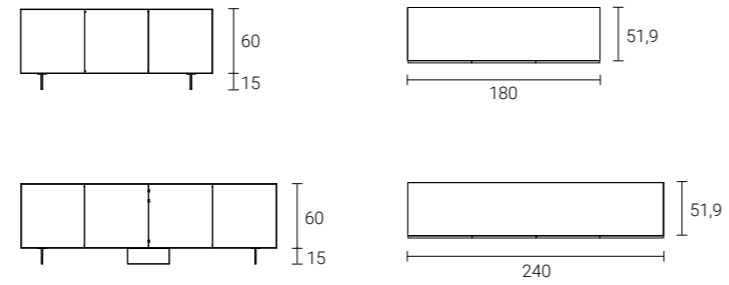

SHERWOOD

Anta impiallacciato termocotto
effetto spinato (sp.2,2 cm).
Contenitore realizzato in folding
in finitura decorativo Grigio Ferro.

Herringbone pattern terracotta
veneered door (2.2 cm thick).
Folding container in Iron Grey
decorative melamine finish.

Madia Sideboard con anta
impiallacciato Sherwood
in finitura Plug, L.180 cm.
Specchiera Illusion tonda
Ø100 cm finitura Specchio.