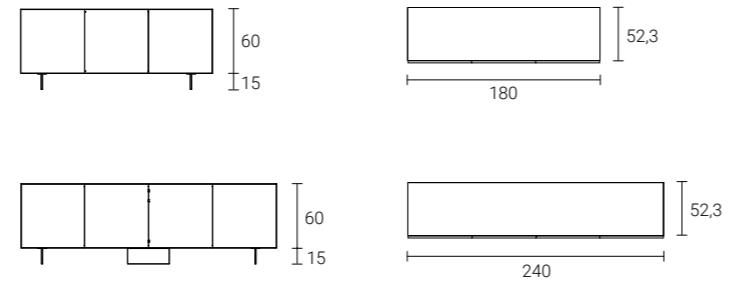

NET

Anta vetro specchiato con trama a rombi (sp.2,2 - 2,6 cm) su pannello decorativo Grigio Ferro. Contenitore realizzato in folding in finitura decorativo Grigio Ferro.

Diamond pattern mirror glass door (2.2 - 2.6 cm thick) on Iron Grey decorative melamine panel. Folding container in Iron Grey decorative melamine finish.

Madia Sideboard con anta vetro specchiato Net in finitura Fumè Rhombus, L.180 cm.
Piano in vetro finitura Specchio Fumè sp.0,5 cm.
Specchiera Dancer tonda Ø120 cm finitura Specchio Fumè.