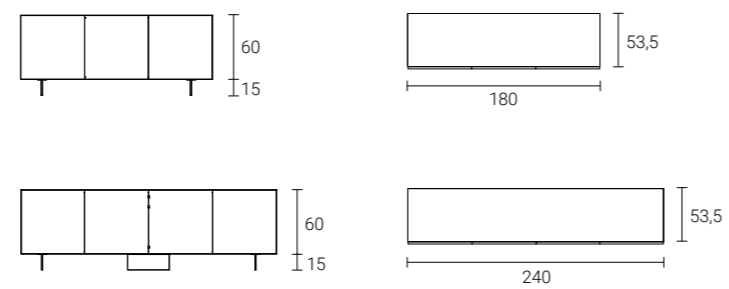

GLOW

Anta vetro specchiato bombato (sp.2,2 - 3,8 cm) su pannello decorativo Grigio Ferro.

Contenitore realizzato in folding in finitura decorativo Grigio Ferro.

Domed mirror glass door (2.2 - 3.8 cm thick) on Iron Grey decorative melamine panel.
Folding container in Iron Grey decorative melamine finish.