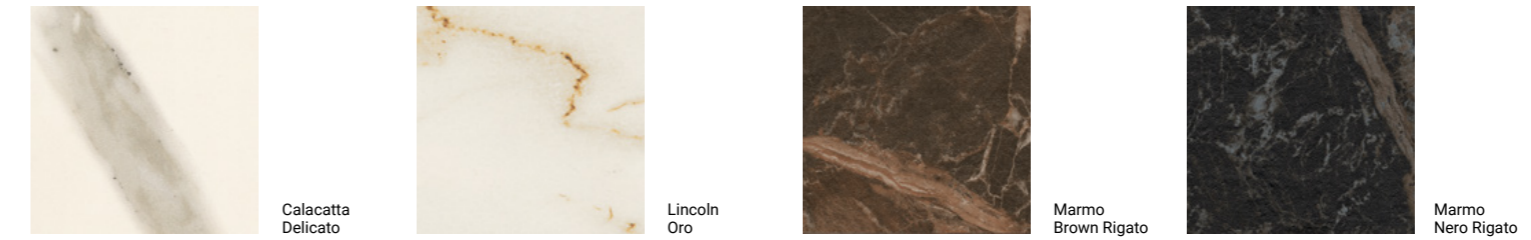

EVERY TIME

PIANI ABITUM SP.1.2 CM . 1.2 CM THICK ABITUM TOPS

FINITURA LUCIDATA . POLISHED FINISH