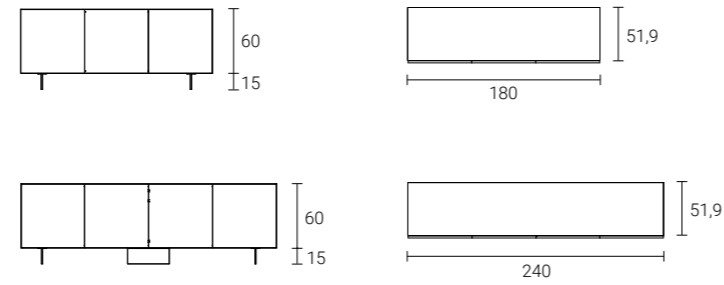

LACCATO DOGATO

Anta laccato dogato (sp.2,2 cm).
Contenitore realizzato in folding
in finitura decorativo Grigio Ferro.

Slat lacquered door (2.2 cm thick).
Folding container in Iron Grey
decorative melamine finish.